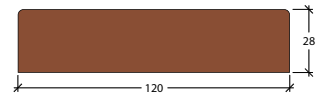

Terrassendiele
Kebony Character 28 x 120 mm

Boardwalk
Kebony Character 34 x 145 mm

Art. Nr. 2226